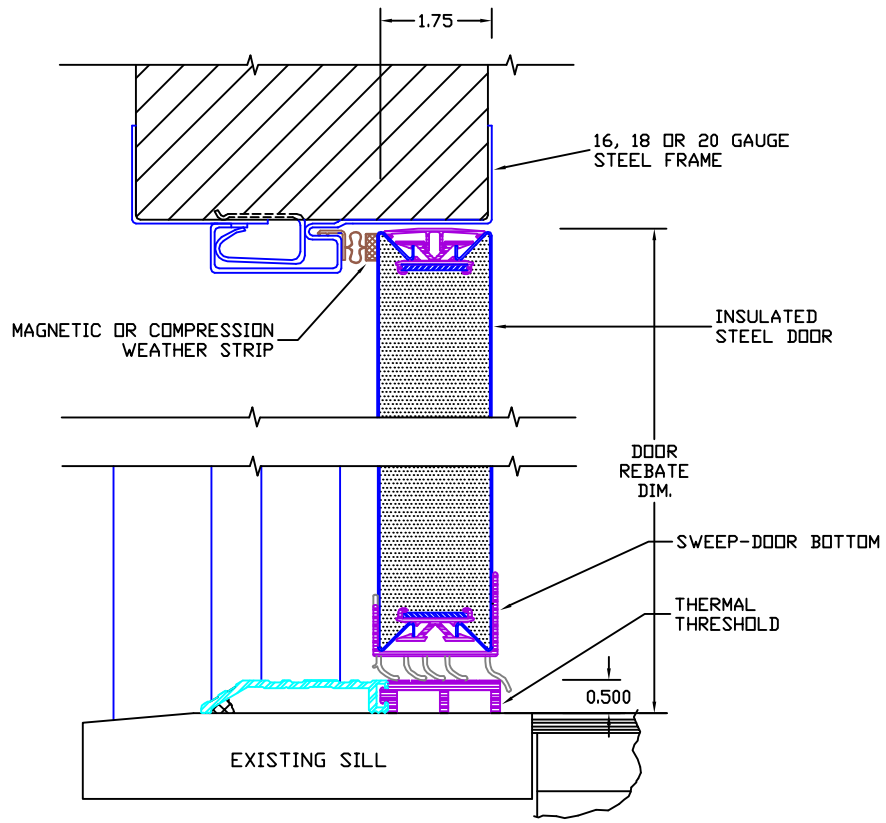

STEEL FRAMED INSULATED STEEL DOOR
ADJUSTABLE FLEX-FIT FRAME WITH KERF

HEAD DETAIL

SILL DETAIL